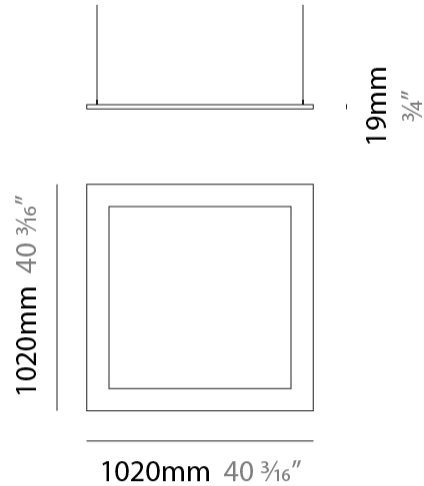

1. To build a product code in our configurator select the specify button on the base model # product page
2. To build a manual product code on this datasheet choose from the options listed below in blue font and add the suffix to the base model #

GENERAL

Series: Infinite Frame
Partner: Ivela
Division: Architectural
Installation: Suspension
Product Type: Panels
Mounting Location: Ceiling
Light Distribution: Direct

PHYSICAL

Shape: Square
Length (mm): 1020
Length (in): 40 ³/₁₆
Width (mm): 1020
Width (in): 40 ³/₁₆
Height (mm): 19
Height (in): 3/4
Max. Overall Height (mm): 2019
Max. Overall Height (in): 79 ¹/₂
Diffuser: PMMA - Opal
Fixture Finish: WHI / BLK / GLD
Fixture Material: Aluminum
Cable Details: 2,000mm / 78 3/4" - Transparent Cable

ELECTRICAL

Lamp Type: LED
Input Wattage (W): 80
Total Output Wattage (W): 68
Dimming: Tri-Mode (Non-Dimming and Phase Dimming (120Vac only) and 0-10V Dimming)
Driver Included: No
Driver Location: Remote
Driver Type: Constant Voltage - Universal
Driver Class: Class 2
Housing: ENCP 5/6/8
Input Voltage (V): 120 - 277
Output Voltage (V): 24

LED

Color Temperature (°K): 2700 / 3000 / 4000
Max. Delivered Lumen (lm): 4800 / 5000 / 5300
Nominal Lumen (lm): 9600 / 10000 / 10600
CRI: >93 CRI
Lamp Life (hrs): 50000

OPTICAL

RATINGS AND CERTIFICATIONS

Certified By: CSA Certified to UL and CSA Standards
IP rating: IP20
Glare Rating: ≤ 25

PROJECT
TYPE
SPECIFIER
QUANTITY
DATE