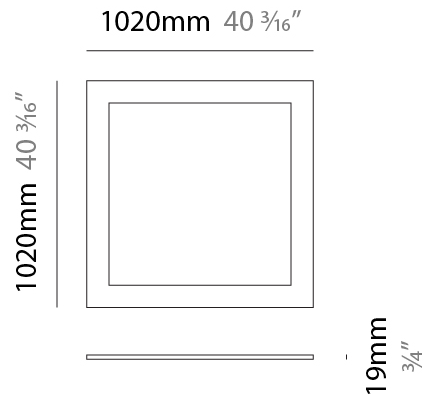

INFINITE FRAME SURFACE

A52057- -

base number   Color   Finish
Temperature   Options

PROJECT _____
TYPE _____
SPECIFIER _____
QUANTITY _____
DATE _____

1. To build a product code in our configurator select the specify button on the base model # product page
2. To build a manual product code on this datasheet choose from the options listed below in blue font and add the suffix to the base model #

GENERAL

Series: Infinite Frame
Partner: Ivela
Division: Architectural
Installation: Surface
Product Type: Panels
Mounting Location: Ceiling
Light Distribution: Direct

PHYSICAL

Shape: Square
Length (mm): 1020
Length (in): 40 ³/₁₆"
Width (mm): 1020
Width (in): 40 ³/₁₆"
Height (mm): 19
Height (in): 3/4
Diffuser: PMMA - Opal
Fixture Finish: WHI / BLK / GLD
Fixture Material: Aluminum

ELECTRICAL

Lamp Type: LED
Input Wattage (W): 80
Total Output Wattage (W): 68
Dimming: Tri-Mode (Non-Dimming and Phase Dimming (120Vac only) and 0-10V Dimming)
Driver Included: No
Driver Location: Remote
Driver Type: Constant Voltage - Universal
Driver Class: Class 2
Housing: ENCP 6/8
Input Voltage (V): 120 - 277
Output Voltage (V): 24

LED

Color Temperature (°K): 2700 / 3000 / 4000
Max. Delivered Lumen (lm): 4800 / 5000 / 5300
Nominal Lumen (lm): 9600 / 10000 / 10600
CRI: >93 CRI
Lamp Life (hrs): 50000

OPTICAL

RATINGS AND CERTIFICATIONS

Certified By: CSA Certified to UL and CSA Standards
IP rating: IP20